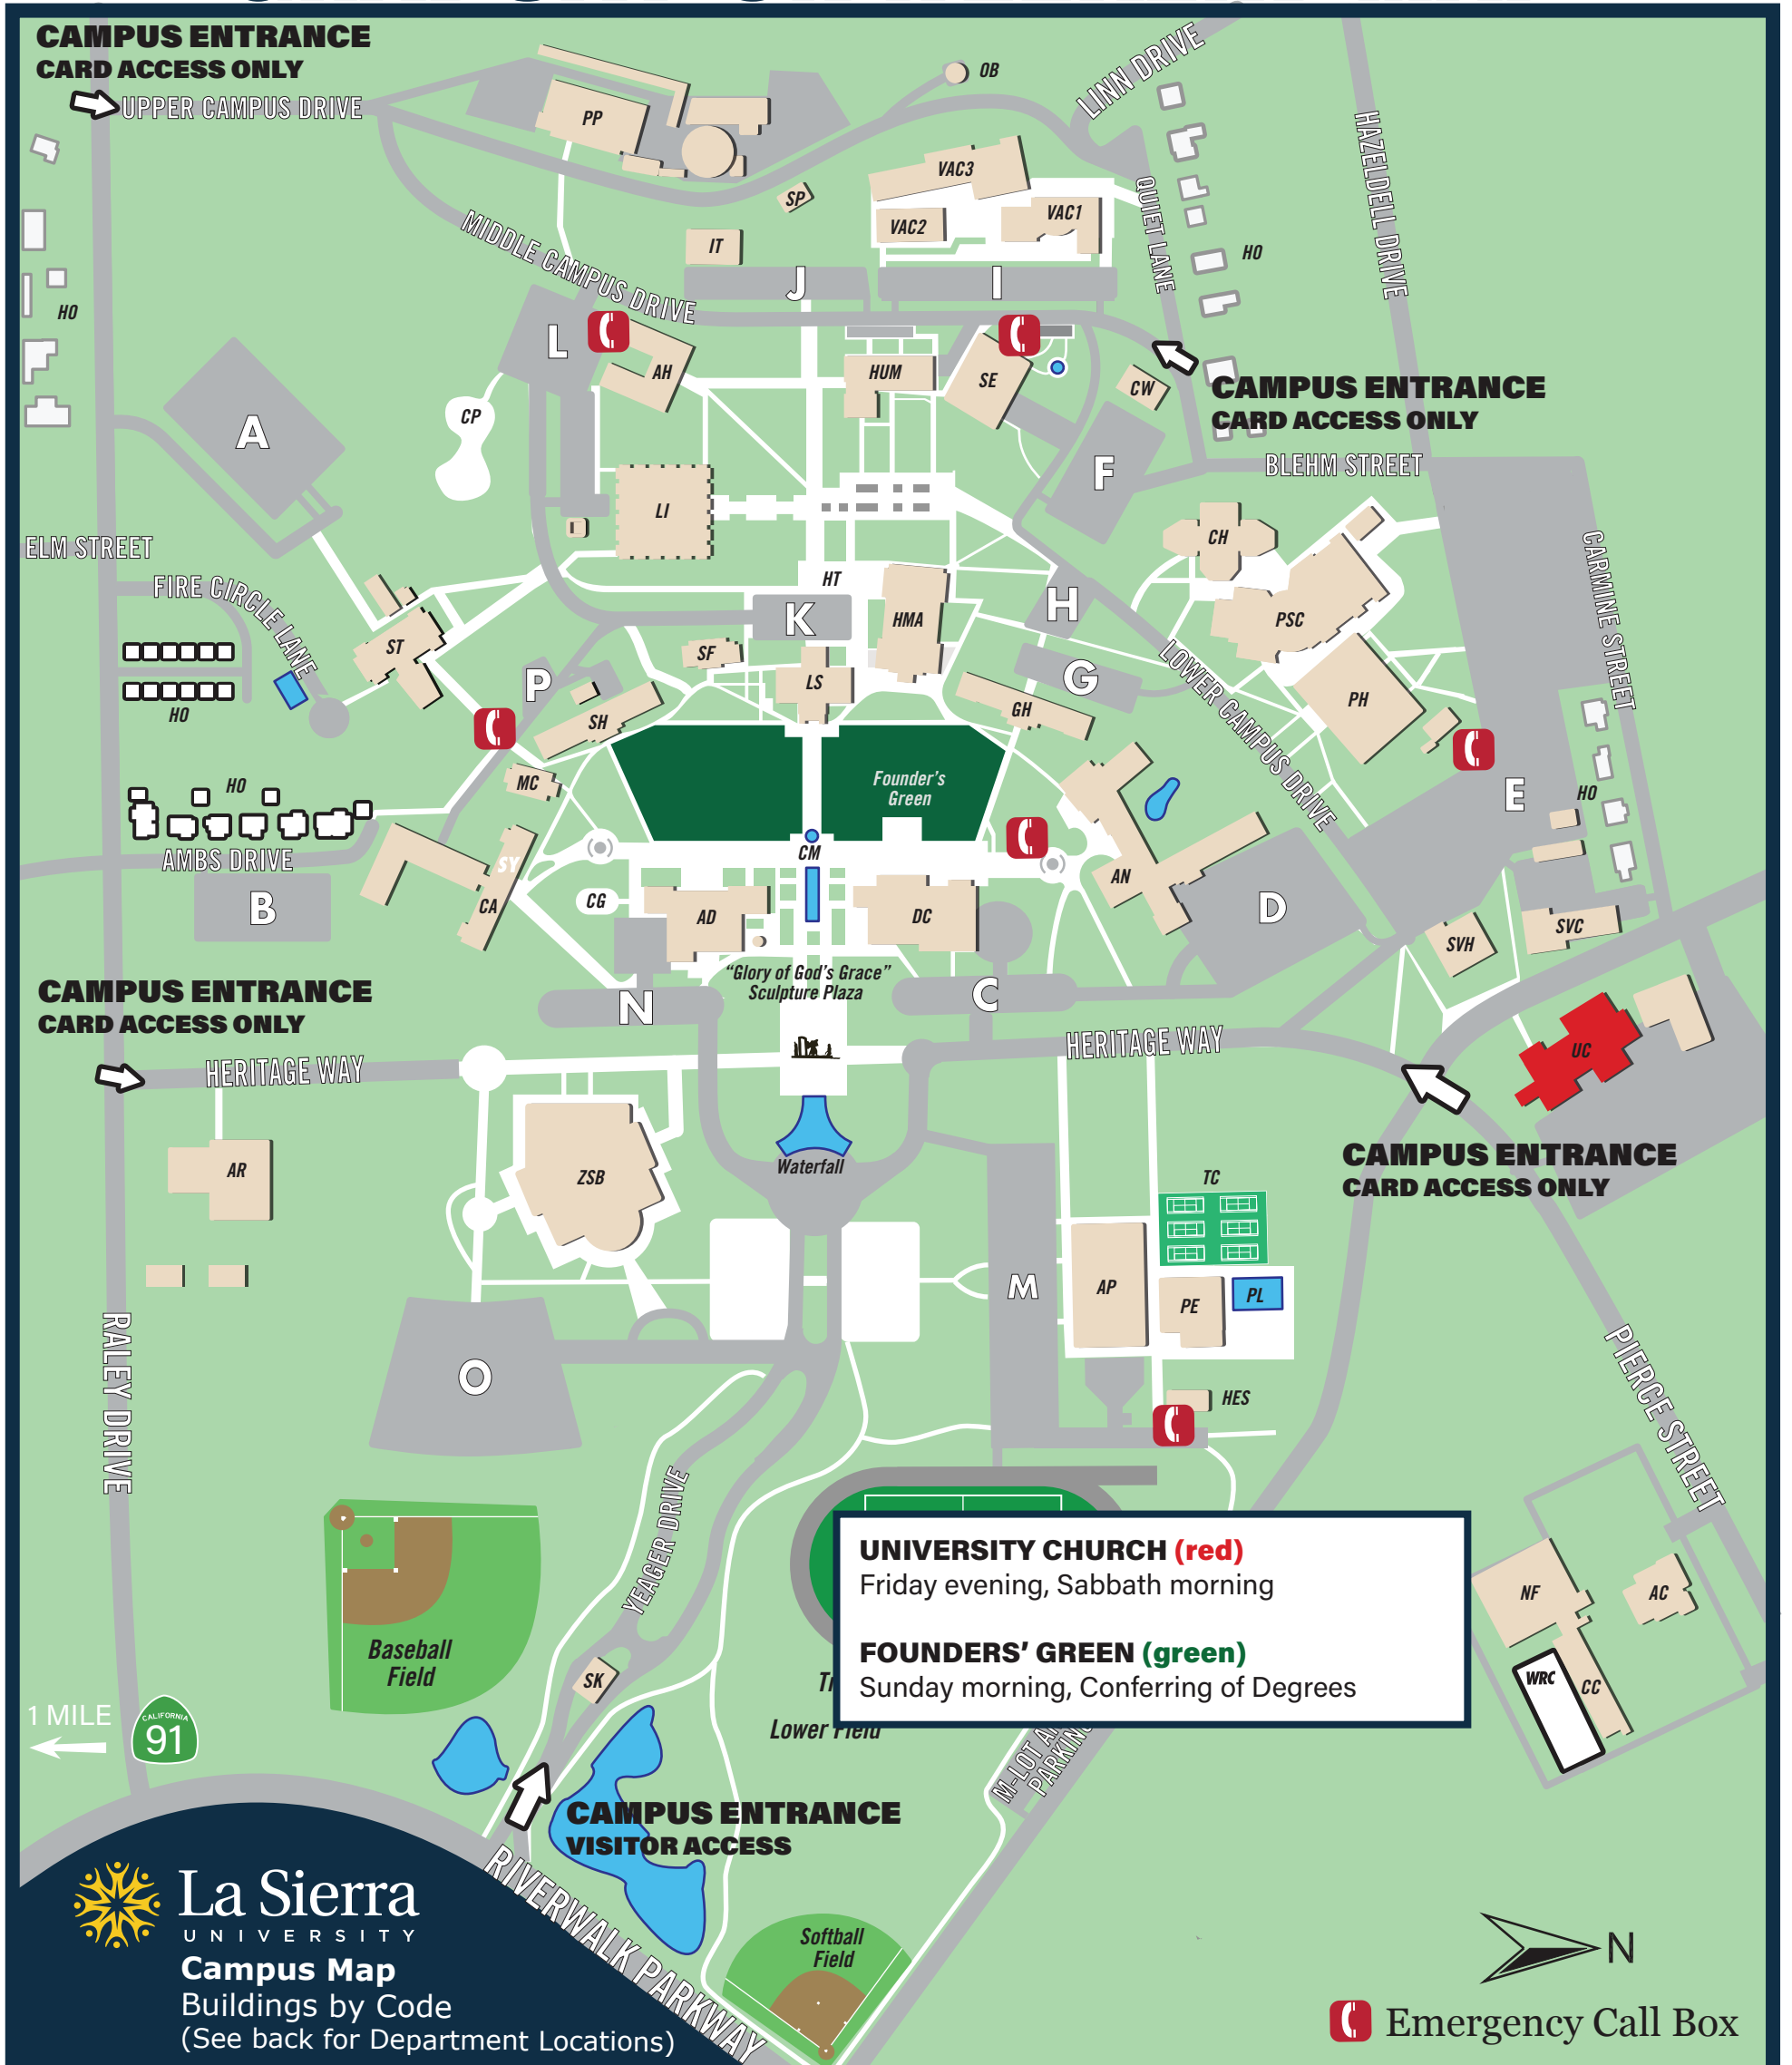

GRADUATION WEEKEND MAP

AC	Alumni Center	CM	Path of the Just (Campus Mall)	LI	Library	SE	School of Education	UC	University Church
AD	Administration	CP	Clough Park	LS	La Sierra Hall	SF	San Fernando Hall	VAC	Visual Arts Center
AH	Ambs Hall	CW	Custodial Warehouse	MC	Matheson Chapel	SH	South Hall	ZSB	Tom & Vi Zapara School of Business
AN	Angwin Hall	DC	Dining Commons	NF	Natural Foods	SK	Security Kiosk		
AP	Alumni Pavilion	GH	Gladwyn Hall	OB	Observatory	SP	San Pasqual School House		
AR	Archaeology	HMA	Hole Memorial Auditorium	PE	Physical Education	ST	Sierra Towers		
CA	Calkins Hall	HO	Student/Staff Housing	PH	Palmer Hall	SVC	Sierra Vista Chapel		
CC	Convenience Center	HT	Hamilton Terrace	PL	Alumni Pavilion Pool	SVH	Sierra Vista Hall		
CG	Common Ground Pond	HUM	Humanities Building	PP	Physical Plant/Grounds	SY	Security		
CH	Cossentine Hall	IT	Information Technology	PSC	T. B. Price Science Complex	TC	Tennis Courts		